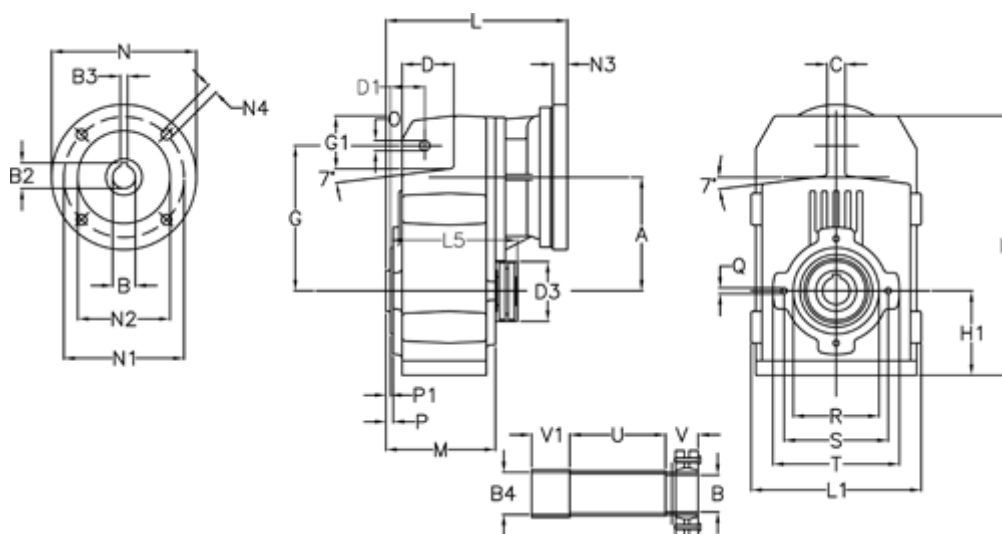

Article number: 29560101155220
 Description: Shaft mounted gear
 A102S-11,5-P63B5

Measures

A = 112.50	D1 = 35.0	I5 = 159.5	P1 = 3.0	V1 = 36
B = 25	d3 = 77	M = 100.5	Q = M8x12	
B1 = 11	G = 140	N = 140	R = 80	
B2 = 12.8	G1 = 51.0	N1 = 115	S = 100	
B3 = 4	H = 251.0	N2 = 95	T = 120	
B4 = 27	H1 = 84.0	N4 = M8x19	Tightening torque N m = 8.5	
C = 20	L = 185.5	O = 11	U = 70.0	
D = 47.5	L1 = 170	P = 4.5	V = 34	